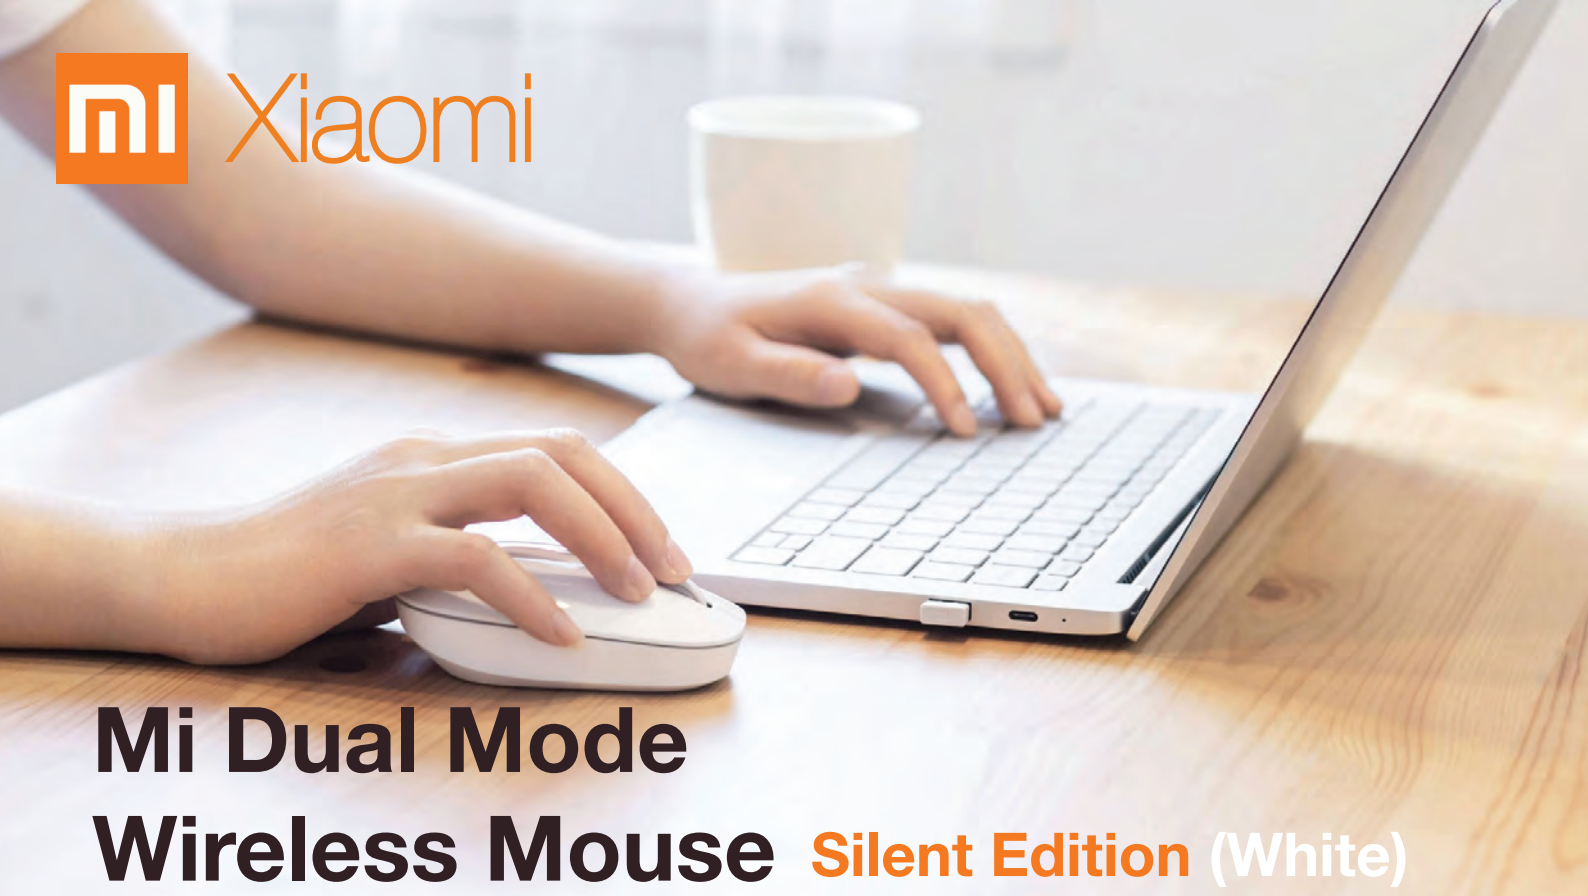

Xiaomi

Mi Dual Mode Wireless Mouse **Silent Edition** (White)

- Wireless
- Durable
- Ergonomic comfortable grip

Original Xiaomi Wireless Mouse

2.4GHz | 1200DPI Accurate Positioning | One Key "Backward"
Dirt-proof and Skin-friendly Coating | Ergonomic Design

Ergonomic design offers comfortable hand feeling,
it feels great to grasp or just touch this wireless mouse.

Meticulously crafted bottom, the foot mat is a full ring, smooth to slip with moderate resistance,
great for using on your desk

Built-in 1200DPI high precision infrared sensor, low power consumption; left and right key
support 5 million times clicking, long lasting and durable.

Integrated battery cover on the top, easy to take out the battery or USB receiver